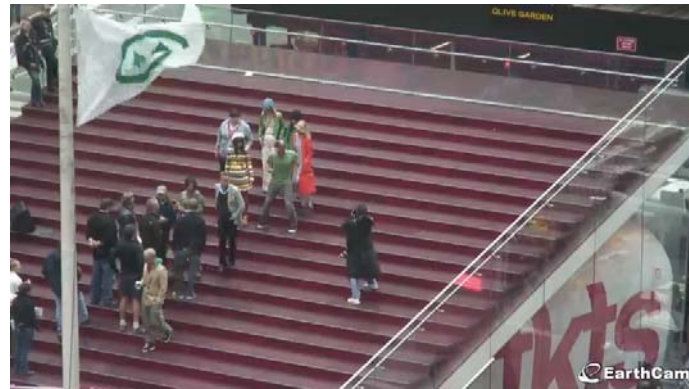

ON LOCATION VACATIONS

the best source for filming locations, celebrity sightings, and events

'Glee' filming in Times Square!

April 25, 2011

As we were first to report, the cast of Glee is filming in NYC all week, at many of the city's most famous landmarks, and today they are filming in Times Square!

The New Directions (yes, ALL of them!) are currently filming on the steps outside the TKTS Booth in Times Square. You can watch the entire shoot on this webcam:

<http://www.earthcam.com/usa/newyork/timessquare/>

Many of our readers have been watching the shoot in person this morning and are reporting that you can't get too close, but you can still see the cast performing (from a distance).

We also heard that Cory and Mark were spotted inside the Lids store in Times Square this afternoon too!