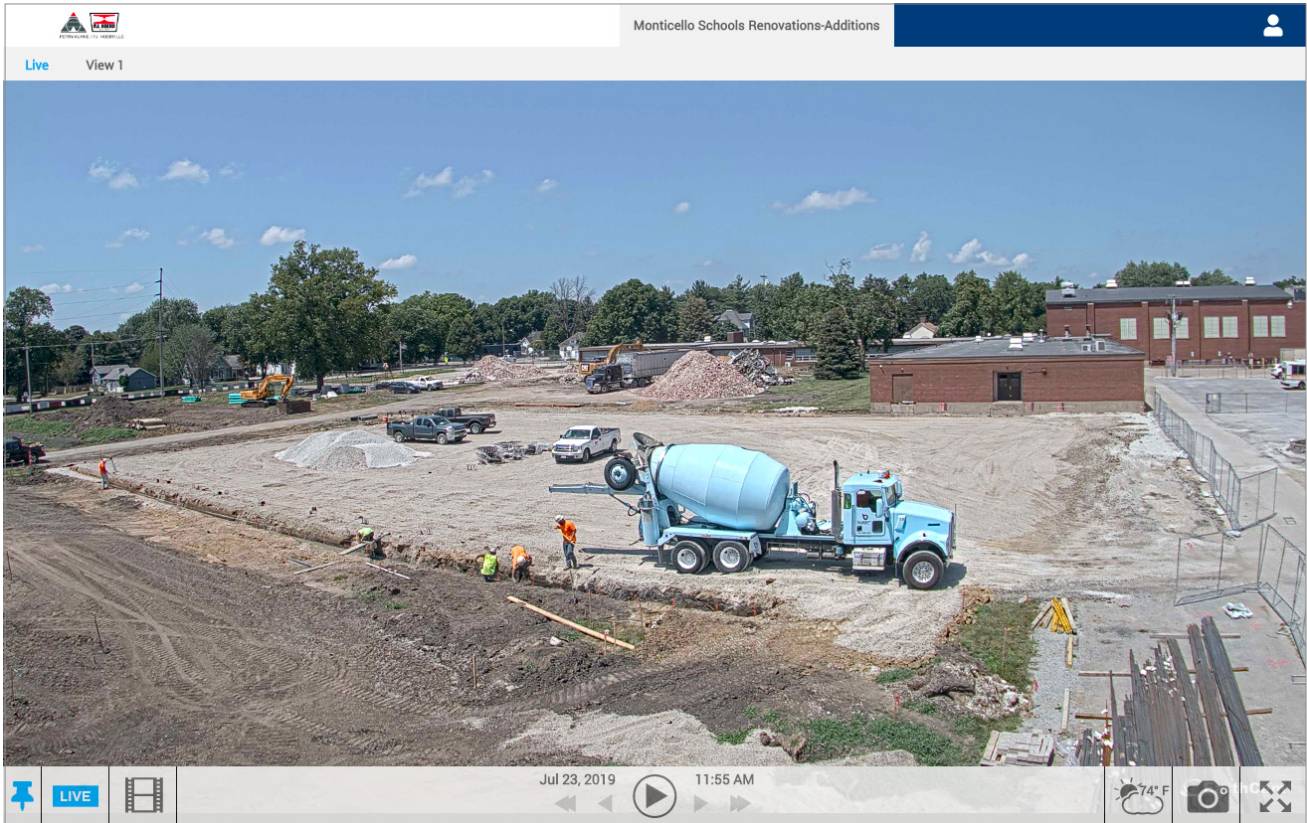

## Construction progress can be accessed online

By Steve Hoffman • June 28, 2019

Progress on Monticello's school building project can now be seen anytime online through an [EarthCam](#) camera that has been installed at the construction site.

The wide-angle, portable webcam is attached to a pole on the south end of campus, and currently shows Old Washington School and the ground behind it, which will boast a new gymnasium and elementary school wing when work is completed.

School Superintendent Vic Zimmerman said the camera will be moved around to catch the most photo-worthy work going on during different points of construction.

"We're starting out having it facing where Old Washington is, so you'll be able to watch Old Washington being torn down, then the gym being built," said Zimmerman. "Once the walls are up on the gym it's not overly exciting any more from the outside, so we're going to move the camera inside the gym to see what's going on inside."

Old Washington, which dates to 1894, is scheduled to be demolished the week of July 8. Free bricks from the building will be made available to those who want them.

The \$35.3 million project also includes a two-story science lab addition to the adjacent 1923 high school, as well as renovations throughout the high school and the newer portion of Washington Elementary School.